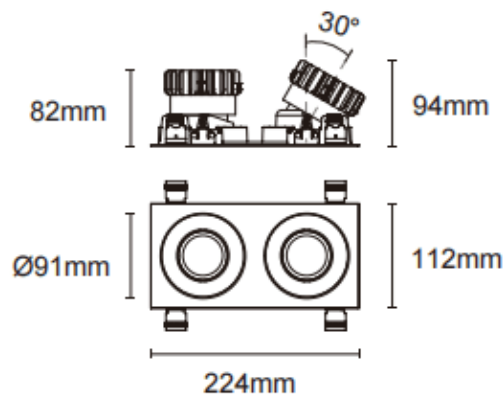

Trim cardan 2

Lavov downlight from the family Trim cardan 2 with a power of 2x17W and a beam angle of 45°. Finished in white colour. With a total lumen output of 2x1580lm and a luminous efficacy of 93lm/W. Made in die cast aluminium and PC lenses. Driver DALI Casamby ready. CCT 4000K.

Dimensions

Product dimensions (mm) L224*W112*H94mm

Scheme

Cut out : 102X212mm

Item code	86.D091.1439.01
Product type	Indoor
Category	Downlights
Family	Cardan
Subfamily	Trim cardan 2
Pictograms	

Product	
Real power (W)	2x17
Real luminous flux (Lm)	2x1580
Luminous efficiency (Lm/W)	93
Beam angle (°)	45°
Life time (h)	50000hrs L80B10
IP	IP44
Colour	white
Control gear included	yes
Control gear	DALI Casamby ready
Flicker Free	yes
Light source	LED
Type of LED	COB
Colour temperature (K)	4000
Colour consistency (SDCM)	SDCM3
CRI	90