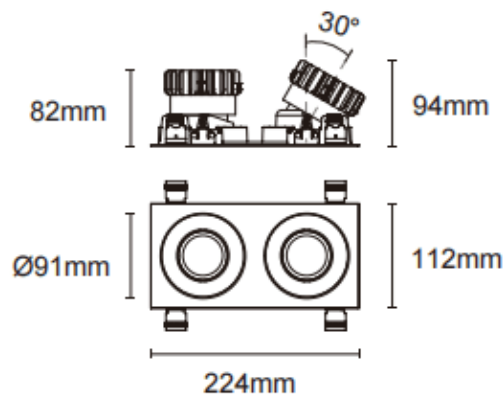

Trim cardan 2

Lavov downlight from the family Trim cardan 2 with a power of 2x17W and a beam angle of 55°. Finished in white colour. With a total lumen output of 2x1580lm and a luminous efficacy of 93lm/W. Made in die cast aluminium and PC lenses. Driver On-Off no dim . CCT 4000K.

Dimensions

Product dimensions (mm) L224*W112*H94mm

Scheme

Cut out : 102X212mm

Item code	86.D091.1441.01
Product type	Indoor
Category	Downlights
Family	Cardan
Subfamily	Trim cardan 2
Pictograms	

Product	
Real power (W)	2x17
Real luminous flux (Lm)	2x1580
Luminous efficiency (Lm/W)	93
Beam angle (º)	55°
Life time (h)	50000hrs L80B10
IP	IP44
Colour	white
Control gear included	yes
Control gear	On-Off no dim
Flicker Free	yes
Light source	led
Type of LED	COB
Colour temperature (K)	4000
Colour consistency (SDCM)	SDCM<3
CRI	90