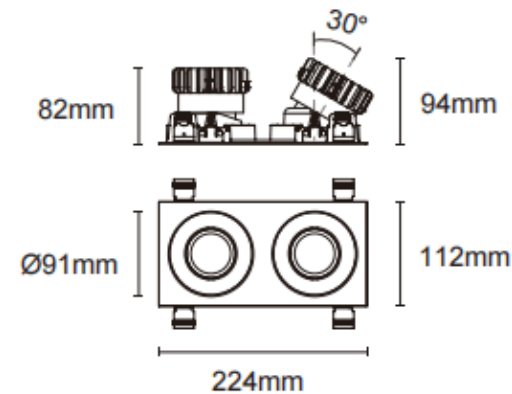

### Trim cardan 2

Lavov downlight from the family Trim cardan 2 with a power of 2x17W and a beam angle of 55°. Finished in white colour. With a total lumen output of 2x1580lm and a luminous efficacy of 93lm/W. Made in die cast aluminium and PC lenses. Driver DALI dimmable . CCT 4000K.

#### Dimensions

Product dimensions (mm) L224\*W112\*H94mm

#### Scheme

Cut out : 102X212mm

Item code	86.D091.1443.01
Product type	Indoor
Category	Downlights
Family	Cardan
Subfamily	Trim cardan 2
Pictograms	

Product	
Real power (W)	2x17
Real luminous flux (Lm)	2x1580
Luminous efficiency (Lm/W)	93
Beam angle (°)	55°
Life time (h)	50000hrs L80B10
IP	IP44
Colour	white
Control gear included	yes
Control gear	DALI dimmable
Flicker Free	yes
Light source	LED
Type of LED	COB
Colour temperature (K)	4000
Colour consistency (SDCM)	SDCM3
CRI	90