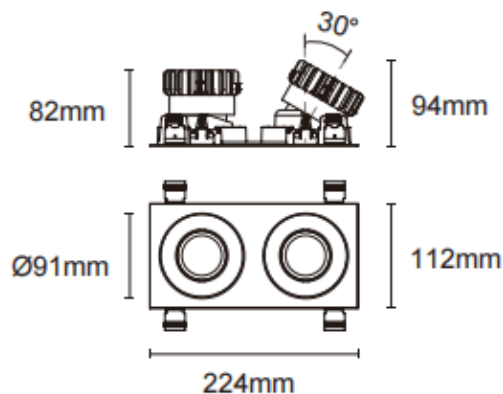

Trim cardan 2

Lavov downlight from the family Trim cardan 2 with a power of 2x17W and a beam angle of 55°. Finished in white colour. With a total lumen output of 2x1580lm and a luminous efficacy of 93lm/W. Made in die cast aluminium and PC lenses. Driver DALI Casamby ready. CCT 4000K.

Dimensions

Product dimensions (mm) L224*W112*H94mm

Scheme

Cut out : 102X212mm

Item code	86.D091.1449.01
Product type	Indoor
Category	Downlights
Family	Cardan
Subfamily	Trim cardan 2
Pictograms	

Product	
Real power (W)	2x17
Real luminous flux (Lm)	2x1580
Luminous efficiency (Lm/W)	93
Beam angle (º)	55°
Life time (h)	50000hrs L80B10
IP	IP44
Colour	white
Control gear included	yes
Control gear	DALI Casamby ready
Flicker Free	yes
Light source	led
Type of LED	COB
Colour temperature (K)	4000
Colour consistency (SDCM)	SDCM<3
CRI	90