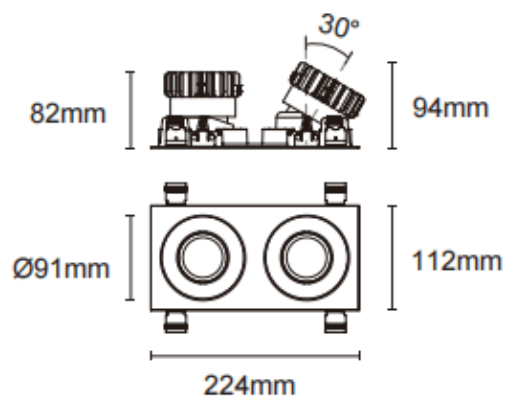

### Trim cardan 2

Lavov downlight from the family Trim cardan 2 with a power of 2x17W and a beam angle of 55°. Finished in black colour. With a total lumen output of 2x1580lm and a luminous efficacy of 93lm/W. Made in die cast aluminium and PC lenses. Driver DALI Casamby ready. CCT 4000K.

#### Dimensions

Product dimensions (mm) L224\*W112\*H94mm

#### Scheme

Cut out : 102X212mm

Item code	86.D091.1449.02
Product type	Indoor
Category	Downlights
Family	Cardan
Subfamily	Trim cardan 2
Pictograms	

#### Product

Real power (W)	2x17
Real luminous flux (Lm)	2x1580
Luminous efficiency (Lm/W)	93
Beam angle (°)	55°
Life time (h)	50000hrs L80B10
IP	IP44
Colour	black
Control gear included	yes
Control gear	DALI Casamby ready
Flicker Free	yes
Light source	LED
Type of LED	COB
Colour temperature (K)	4000
Colour consistency (SDCM)	SDCM3
CRI	90