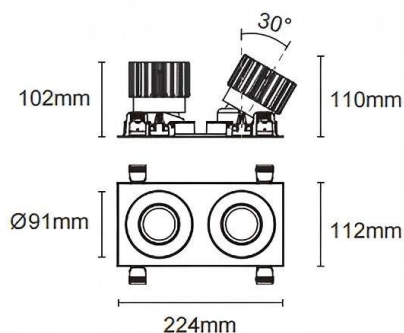

Trim cardan 2

Lavov downlight from the family Trim cardan 2 with a power of 2x25W and a beam angle of 30°. Finished in white colour. With a total lumen output of 2x2394lm and a luminous efficacy of 95.76lm/W. Made in die cast aluminium and PC lenses. Driver DALI dimmable . CCT 3000K.

Dimensions

Product dimensions (mm) L224*W112*H110mm

Scheme

 Cut out : 102X212mm

Item code	86.D091.2313.01
Product type	Indoor
Category	Downlights
Family	Cardan
Subfamily	Trim cardan 2
Pictograms	

Product	
Real power (W)	2x25
Real luminous flux (Lm)	2x2394
Luminous efficiency (Lm/W)	95.76
Beam angle (º)	30°
Life time (h)	50000hrs L80B10
IP	IP44
Colour	white
Control gear included	yes
Control gear	DALI dimmable
Flicker Free	yes
Light source	led
Type of LED	COB
Colour temperature (K)	3000
Colour consistency (SDCM)	SDCM<3
CRI	90