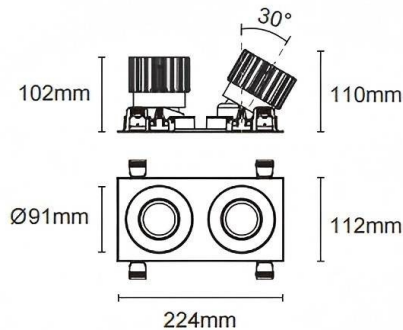

Trim cardan 2

Lavov downlight from the family Trim cardan 2 with a power of 2x25W and a beam angle of 30°. Finished in black colour. With a total lumen output of 2x2394lm and a luminous efficacy of 95.76lm/W. Made in die cast aluminium and PC lenses. Driver DALI dimmable . CCT 3000K.

Dimensions

Product dimensions (mm) **L224*W112*H110mm**

Scheme

 Cut out : 102X212mm

Item code	86.D091.2313.02
Product type	Indoor
Category	Downlights
Family	Cardan
Subfamily	Trim cardan 2
Pictograms	         

Product	
Real power (W)	2x25
Real luminous flux (Lm)	2x2394
Luminous efficiency (Lm/W)	95.76
Beam angle (°)	30°
Life time (h)	50000hrs L80B10
IP	IP44
Colour	black
Control gear included	yes
Control gear	DALI dimmable
Flicker Free	yes
Light source	LED
Type of LED	COB
Colour temperature (K)	3000
Colour consistency (SDCM)	SDCM3
CRI	90