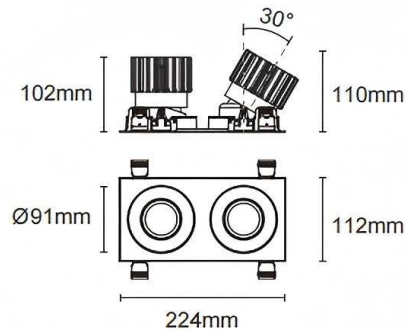

Trim cardan 2

Lavov downlight from the family Trim cardan 2 with a power of 2x25W and a beam angle of 30°. Finished in white colour. With a total lumen output of 2x2394lm and a luminous efficacy of 95.76lm/W. Made in die cast aluminium and PC lenses. Driver DALI Casamby ready. CCT 3000K.

Dimensions

Product dimensions (mm) **L224*W112*H110mm**

Scheme

Cut out : 102X212mm

Item code	86.D091.2319.01
Product type	Indoor
Category	Downlights
Family	Cardan
Subfamily	Trim cardan 2
Pictograms	

Product	
Real power (W)	2x25
Real luminous flux (Lm)	2x2394
Luminous efficiency (Lm/W)	95.76
Beam angle (º)	30°
Life time (h)	50000hrs L80B10
IP	IP44
Colour	white
Control gear included	yes
Control gear	DALI Casamby ready
Flicker Free	yes
Light source	led
Type of LED	COB
Colour temperature (K)	3000
Colour consistency (SDCM)	SDCM<3
CRI	90