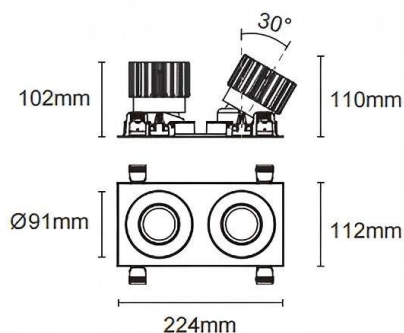

Trim cardan 2

Lavov downlight from the family Trim cardan 2 with a power of 2x25W and a beam angle of 40°. Finished in white colour. With a total lumen output of 2x2394lm and a luminous efficacy of 95.76lm/W. Made in die cast aluminium and PC lenses. Driver On-Off no dim . CCT 3000K.

Dimensions

Product dimensions (mm) **L224*W112*H110mm**

Scheme

Cut out : 102X212mm

| | |
|--------------|------------------------|
| Item code | 86.D091.2321.01 |
| Product type | Indoor |
| Category | Downlights |
| Family | Cardan |
| Subfamily | Trim cardan 2 |
| Pictograms | |

| | |
|----------------------------|------------------------|
| Product | |
| Real power (W) | 2x25 |
| Real luminous flux (Lm) | 2x2394 |
| Luminous efficiency (Lm/W) | 95.76 |
| Beam angle (º) | 40° |
| Life time (h) | 50000hrs L80B10 |
| IP | IP44 |
| Colour | white |
| Control gear included | yes |
| Control gear | On-Off no dim |
| Flicker Free | yes |
| Light source | led |
| Type of LED | COB |
| Colour temperature (K) | 3000 |
| Colour consistency (SDCM) | SDCM<3 |
| CRI | 90 |