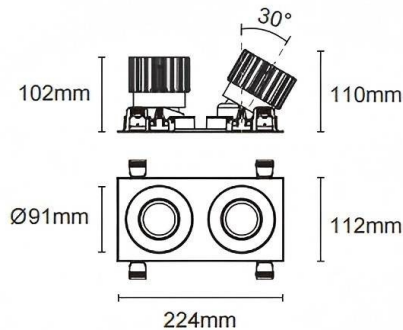

Trim cardan 2

Lavov downlight from the family Trim cardan 2 with a power of 2x25W and a beam angle of 40°. Finished in white colour. With a total lumen output of 2x2394lm and a luminous efficacy of 95.76lm/W. Made in die cast aluminium and PC lenses. Driver On-Off no dim . CCT 3000K.

Dimensions

Product dimensions (mm) **L224*W112*H110mm**

Scheme

Cut out : 102X212mm

Item code	86.D091.2321.01
Product type	Indoor
Category	Downlights
Family	Cardan
Subfamily	Trim cardan 2
Pictograms	

Product	
Real power (W)	2x25
Real luminous flux (Lm)	2x2394
Luminous efficiency (Lm/W)	95.76
Beam angle (°)	40°
Life time (h)	50000hrs L80B10
IP	IP44
Colour	white
Control gear included	yes
Control gear	On-Off no dim
Flicker Free	yes
Light source	LED
Type of LED	COB
Colour temperature (K)	3000
Colour consistency (SDCM)	SDCM3
CRI	90