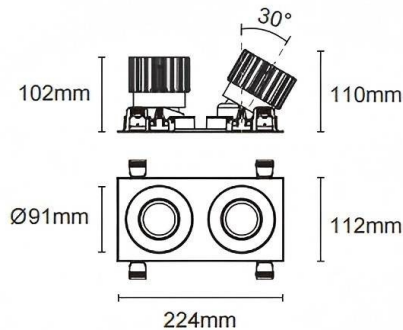

### Trim cardan 2

Lavov downlight from the family Trim cardan 2 with a power of 2x25W and a beam angle of 40°. Finished in black colour. With a total lumen output of 2x2394lm and a luminous efficacy of 95.76lm/W. Made in die cast aluminium and PC lenses. Driver DALI dimmable . CCT 3000K.

### Dimensions

Product dimensions (mm) **L224\*W112\*H110mm**

### Scheme

Cut out : 102X212mm

Item code	86.D091.2323.02
Product type	Indoor
Category	Downlights
Family	Cardan
Subfamily	Trim cardan 2
Pictograms	

Product	
Real power (W)	2x25
Real luminous flux (Lm)	2x2394
Luminous efficiency (Lm/W)	95.76
Beam angle (°)	40°
Life time (h)	50000hrs L80B10
IP	IP44
Colour	black
Control gear included	yes
Control gear	DALI dimmable
Flicker Free	yes
Light source	LED
Type of LED	COB
Colour temperature (K)	3000
Colour consistency (SDCM)	SDCM3
CRI	90