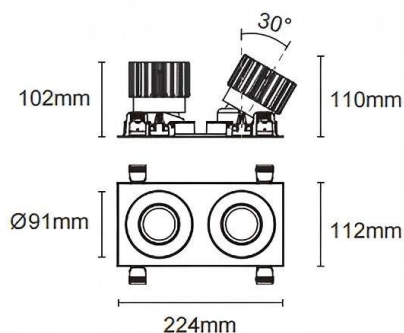

Trim cardan 2

Lavov downlight from the family Trim cardan 2 with a power of 2x25W and a beam angle of 40°. Finished in black colour. With a total lumen output of 2x2394lm and a luminous efficacy of 95.76lm/W. Made in die cast aluminium and PC lenses. Driver DALI Casamby ready. CCT 3000K.

Dimensions

Product dimensions (mm) L224*W112*H110mm

Scheme

 Cut out : 102X212mm

Item code	86.D091.2329.02
Product type	Indoor
Category	Downlights
Family	Cardan
Subfamily	Trim cardan 2
Pictograms	

Product	
Real power (W)	2x25
Real luminous flux (Lm)	2x2394
Luminous efficiency (Lm/W)	95.76
Beam angle (°)	40°
Life time (h)	50000hrs L80B10
IP	IP44
Colour	black
Control gear included	yes
Control gear	DALI Casamby ready
Flicker Free	yes
Light source	LED
Type of LED	COB
Colour temperature (K)	3000
Colour consistency (SDCM)	SDCM3
CRI	90