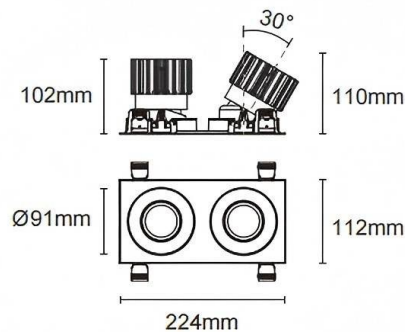

### Trim cardan 2

Lavov downlight from the family Trim cardan 2 with a power of 2x25W and a beam angle of 40°. Finished in black colour. With a total lumen output of 2x2394lm and a luminous efficacy of 95.76lm/W. Made in die cast aluminium and PC lenses. Driver DALI Casamby ready. CCT 3000K.

### Dimensions

Product dimensions (mm) L224\*W112\*H110mm

### Scheme

 Cut out : 102X212mm

Item code	86.D091.2329.02
Product type	Indoor
Category	Downlights
Family	Cardan
Subfamily	Trim cardan 2
Pictograms	

Product	
Real power (W)	2x25
Real luminous flux (Lm)	2x2394
Luminous efficiency (Lm/W)	95.76
Beam angle (°)	40°
Life time (h)	50000hrs L80B10
IP	IP44
Colour	black
Control gear included	yes
Control gear	DALI Casamby ready
Flicker Free	yes
Light source	led
Type of LED	COB
Colour temperature (K)	3000
Colour consistency (SDCM)	SDCM<3
CRI	90