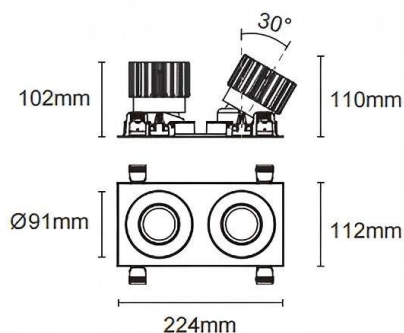

Trim cardan 2

Lavov downlight from the family Trim cardan 2 with a power of 2x25W and a beam angle of 50°. Finished in white colour. With a total lumen output of 2x2394lm and a luminous efficacy of 95.76lm/W. Made in die cast aluminium and PC lenses. Driver On-Off no dim . CCT 3000K.

Dimensions

Product dimensions (mm) **L224*W112*H110mm**

Scheme

Cut out : 102X212mm

Item code	86.D091.2331.01
Product type	Indoor
Category	Downlights
Family	Cardan
Subfamily	Trim cardan 2
Pictograms	

Product

Real power (W)	2x25
Real luminous flux (Lm)	2x2394
Luminous efficiency (Lm/W)	95.76
Beam angle (°)	50°
Life time (h)	50000hrs L80B10
IP	IP44
Colour	white
Control gear included	yes
Control gear	On-Off no dim
Flicker Free	yes
Light source	LED
Type of LED	COB
Colour temperature (K)	3000
Colour consistency (SDCM)	SDCM3
CRI	90