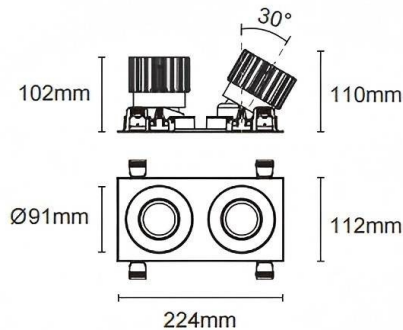

Trim cardan 2

Lavov downlight from the family Trim cardan 2 with a power of 2x25W and a beam angle of 50°. Finished in white colour. With a total lumen output of 2x2394lm and a luminous efficacy of 95.76lm/W. Made in die cast aluminium and PC lenses. Driver DALI dimmable . CCT 3000K.

Dimensions

Product dimensions (mm) **L224*W112*H110mm**

Scheme

Cut out : 102X212mm

Item code	86.D091.2333.01
Product type	Indoor
Category	Downlights
Family	Cardan
Subfamily	Trim cardan 2
Pictograms	

Product	
Real power (W)	2x25
Real luminous flux (Lm)	2x2394
Luminous efficiency (Lm/W)	95.76
Beam angle (°)	50°
Life time (h)	50000hrs L80B10
IP	IP44
Colour	white
Control gear included	yes
Control gear	DALI dimmable
Flicker Free	yes
Light source	LED
Type of LED	COB
Colour temperature (K)	3000
Colour consistency (SDCM)	SDCM3
CRI	90