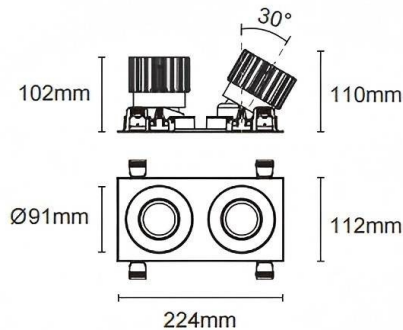

### Trim cardan 2

Lavov downlight from the family Trim cardan 2 with a power of 2x25W and a beam angle of 50°. Finished in white colour. With a total lumen output of 2x2394lm and a luminous efficacy of 95.76lm/W. Made in die cast aluminium and PC lenses. Driver DALI dimmable . CCT 3000K.

#### Dimensions

Product dimensions (mm) **L224\*W112\*H110mm**

#### Scheme

Cut out : 102X212mm

Item code	86.D091.2333.01
Product type	Indoor
Category	Downlights
Family	Cardan
Subfamily	Trim cardan 2
Pictograms	

Product	
Real power (W)	2x25
Real luminous flux (Lm)	2x2394
Luminous efficiency (Lm/W)	95.76
Beam angle (°)	50°
Life time (h)	50000hrs L80B10
IP	IP44
Colour	white
Control gear included	yes
Control gear	DALI dimmable
Flicker Free	yes
Light source	LED
Type of LED	COB
Colour temperature (K)	3000
Colour consistency (SDCM)	SDCM3
CRI	90