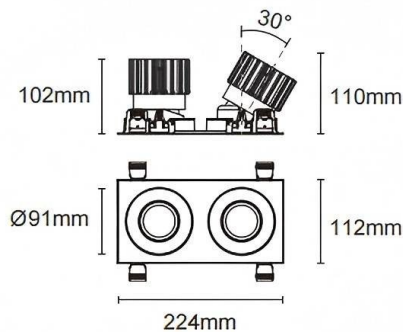

Trim cardan 2

Lavov downlight from the family Trim cardan 2 with a power of 2x25W and a beam angle of 50°. Finished in black colour. With a total lumen output of 2x2394lm and a luminous efficacy of 95.76lm/W. Made in die cast aluminium and PC lenses. Driver DALI dimmable . CCT 3000K.

Dimensions

Product dimensions (mm) **L224*W112*H110mm**

Scheme

Cut out : 102X212mm

Item code	86.D091.2333.02
Product type	Indoor
Category	Downlights
Family	Cardan A
Subfamily	Trim cardan 2
Pictograms	

Product	
Real power (W)	2x25
Real luminous flux (Lm)	2x2394
Luminous efficiency (Lm/W)	95.76
Beam angle (°)	50°
Life time (h)	50000hrs L80B10
IP	IP44
Colour	black
Control gear included	yes
Control gear	DALI dimmable
Flicker Free	yes
Light source	led
Type of LED	COB
Colour temperature (K)	3000
Colour consistency (SDCM)	SDCM<3
CRI	90