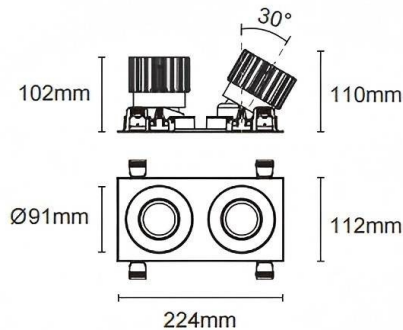

Trim cardan 2

Lavov downlight from the family Trim cardan 2 with a power of 2x25W and a beam angle of 50°. Finished in black colour. With a total lumen output of 2x2394lm and a luminous efficacy of 95.76lm/W. Made in die cast aluminium and PC lenses. Driver DALI Casamby ready. CCT 3000K.

Dimensions

Product dimensions (mm) L224*W112*H110mm

Scheme

 Cut out : 102X212mm

Item code	86.D091.2339.02
Product type	Indoor
Category	Downlights
Family	Cardan
Subfamily	Trim cardan 2
Pictograms	

Product	
Real power (W)	2x25
Real luminous flux (Lm)	2x2394
Luminous efficiency (Lm/W)	95.76
Beam angle (º)	50°
Life time (h)	50000hrs L80B10
IP	IP44
Colour	black
Control gear included	yes
Control gear	DALI Casamby ready
Flicker Free	yes
Light source	led
Type of LED	COB
Colour temperature (K)	3000
Colour consistency (SDCM)	SDCM<3
CRI	90