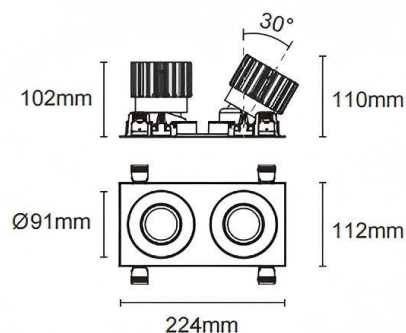

Trim cardan 2

Lavov downlight from the family Trim cardan 2 with a power of 2x25W and a beam angle of 55°. Finished in white colour. With a total lumen output of 2x2394lm and a luminous efficacy of 95.76lm/W. Made in die cast aluminium and PC lenses. Driver On-Off no dim . CCT 3000K.

Item code	86.D091.2341.01
Product type	Indoor
Category	Downlights
Family	Cardan
Subfamily	Trim cardan 2
Pictograms	

Dimensions

Product dimensions (mm) **L224*W112*H110mm**

Scheme

Cut out : 102X212mm

Product

Real power (W)	2x25
Real luminous flux (Lm)	2x2394
Luminous efficiency (Lm/W)	95.76
Beam angle (°)	55°
Life time (h)	50000hrs L80B10
IP	IP44
Colour	white
Control gear included	yes
Control gear	On-Off no dim
Flicker Free	yes
Light source	led
Type of LED	COB
Colour temperature (K)	3000
Colour consistency (SDCM)	SDCM<3
CRI	90