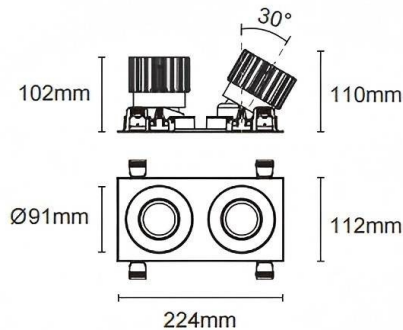

Trim cardan 2

Lavov downlight from the family Trim cardan 2 with a power of 2x25W and a beam angle of 55°. Finished in white colour. With a total lumen output of 2x2394lm and a luminous efficacy of 95.76lm/W. Made in die cast aluminium and PC lenses. Driver On-Off no dim . CCT 3000K.

Dimensions

Product dimensions (mm) **L224*W112*H110mm**

Scheme

Cut out : 102X212mm

Item code	86.D091.2341.01
Product type	Indoor
Category	Downlights
Family	Cardan
Subfamily	Trim cardan 2
Pictograms	

Product	
Real power (W)	2x25
Real luminous flux (Lm)	2x2394
Luminous efficiency (Lm/W)	95.76
Beam angle (°)	55°
Life time (h)	50000hrs L80B10
IP	IP44
Colour	white
Control gear included	yes
Control gear	On-Off no dim
Flicker Free	yes
Light source	LED
Type of LED	COB
Colour temperature (K)	3000
Colour consistency (SDCM)	SDCM3
CRI	90