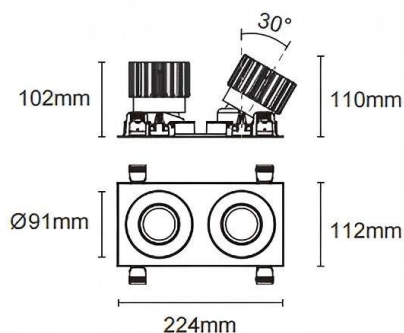

Trim cardan 2

Lavov downlight from the family Trim cardan 2 with a power of 2x25W and a beam angle of 55°. Finished in white colour. With a total lumen output of 2x2394lm and a luminous efficacy of 95.76lm/W. Made in die cast aluminium and PC lenses. Driver DALI dimmable . CCT 3000K.

Dimensions

Product dimensions (mm) **L224*W112*H110mm**

Scheme

 Cut out : 102X212mm

Item code	86.D091.2343.01
Product type	Indoor
Category	Downlights
Family	Cardan
Subfamily	Trim cardan 2
Pictograms	

Product	
Real power (W)	2x25
Real luminous flux (Lm)	2x2394
Luminous efficiency (Lm/W)	95.76
Beam angle (°)	55°
Life time (h)	50000hrs L80B10
IP	IP44
Colour	white
Control gear included	yes
Control gear	DALI dimmable
Flicker Free	yes
Light source	LED
Type of LED	COB
Colour temperature (K)	3000
Colour consistency (SDCM)	SDCM3
CRI	90