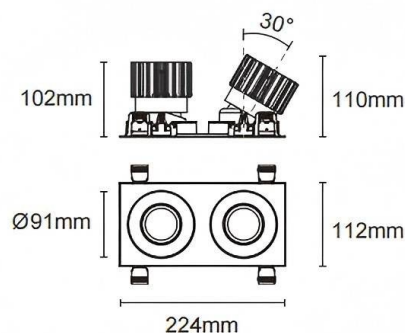

Trim cardan 2

Lavov downlight from the family Trim cardan 2 with a power of 2x25W and a beam angle of 55°. Finished in black colour. With a total lumen output of 2x2394lm and a luminous efficacy of 95.76lm/W. Made in die cast aluminium and PC lenses. Driver DALI dimmable . CCT 3000K.

Dimensions

Product dimensions (mm) **L224*W112*H110mm**

Scheme

Cut out : 102X212mm

| | |
|--------------|-----------------|
| Item code | 86.D091.2343.02 |
| Product type | Indoor |
| Category | Downlights |
| Family | Cardan |
| Subfamily | Trim cardan 2 |
| Pictograms | |

| | |
|----------------------------|-----------------|
| Product | |
| Real power (W) | 2x25 |
| Real luminous flux (Lm) | 2x2394 |
| Luminous efficiency (Lm/W) | 95.76 |
| Beam angle (°) | 55° |
| Life time (h) | 50000hrs L80B10 |
| IP | IP44 |
| Colour | black |
| Control gear included | yes |
| Control gear | DALI dimmable |
| Flicker Free | yes |
| Light source | LED |
| Type of LED | COB |
| Colour temperature (K) | 3000 |
| Colour consistency (SDCM) | SDCM3 |
| CRI | 90 |