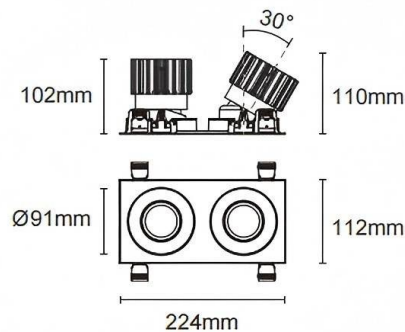

Trim cardan 2

Lavov downlight from the family Trim cardan 2 with a power of 2x25W and a beam angle of 55°. Finished in white colour. With a total lumen output of 2x2394lm and a luminous efficacy of 95.76lm/W. Made in die cast aluminium and PC lenses. Driver DALI Casamby ready. CCT 3000K.

Dimensions

Product dimensions (mm) **L224*W112*H110mm**

Scheme

Cut out : 102X212mm

Item code	86.D091.2349.01
Product type	Indoor
Category	Downlights
Family	Cardan
Subfamily	Trim cardan 2
Pictograms	

Product	
Real power (W)	2x25
Real luminous flux (Lm)	2x2394
Luminous efficiency (Lm/W)	95.76
Beam angle (°)	55°
Life time (h)	50000hrs L80B10
IP	IP44
Colour	white
Control gear included	yes
Control gear	DALI Casamby ready
Flicker Free	yes
Light source	LED
Type of LED	COB
Colour temperature (K)	3000
Colour consistency (SDCM)	SDCM3
CRI	90