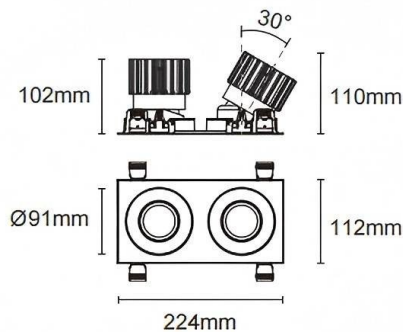

Trim cardan 2

Lavov downlight from the family Trim cardan 2 with a power of 2x25W and a beam angle of 55°. Finished in black colour. With a total lumen output of 2x2394lm and a luminous efficacy of 95.76lm/W. Made in die cast aluminium and PC lenses. Driver DALI Casamby ready. CCT 3000K.

Dimensions

Product dimensions (mm) **L224*W112*H110mm**

Scheme

 Cut out : 102X212mm

Item code	86.D091.2349.02
Product type	Indoor
Category	Downlights
Family	Cardan A
Subfamily	Trim cardan 2
Pictograms	

Product	
Real power (W)	2x25
Real luminous flux (Lm)	2x2394
Luminous efficiency (Lm/W)	95.76
Beam angle (°)	55°
Life time (h)	50000hrs L80B10
IP	IP44
Colour	black
Control gear included	yes
Control gear	DALI Casamby ready
Flicker Free	yes
Light source	led
Type of LED	COB
Colour temperature (K)	3000
Colour consistency (SDCM)	SDCM<3
CRI	90