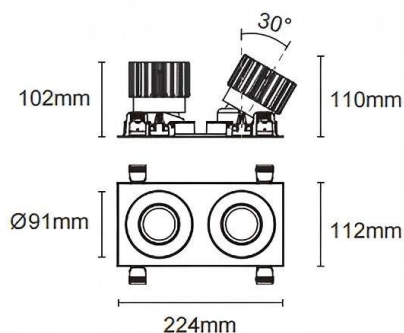

Trim cardan 2

Lavov downlight from the family Trim cardan 2 with a power of 2x25W and a beam angle of 30°. Finished in black colour. With a total lumen output of 2x2394lm and a luminous efficacy of 95.76lm/W. Made in die cast aluminium and PC lenses. Driver On-Off no dim . CCT 4000K.

Dimensions

Product dimensions (mm) **L224*W112*H110mm**

Scheme

 Cut out : 102X212mm

Item code	86.D091.2411.02
Product type	Indoor
Category	Downlights
Family	Cardan
Subfamily	Trim cardan 2
Pictograms	         

Product

Real power (W)	2x25
Real luminous flux (Lm)	2x2394
Luminous efficiency (Lm/W)	95.76
Beam angle (º)	30°
Life time (h)	50000hrs L80B10
IP	IP44
Colour	black
Control gear included	yes
Control gear	On-Off no dim
Flicker Free	yes
Light source	led
Type of LED	COB
Colour temperature (K)	4000
Colour consistency (SDCM)	SDCM<3
CRI	90