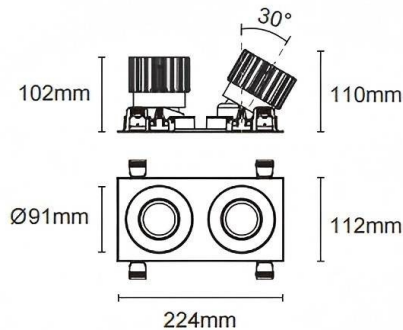

### Trim cardan 2

Lavov downlight from the family Trim cardan 2 with a power of 2x25W and a beam angle of 30°. Finished in white colour. With a total lumen output of 2x2394lm and a luminous efficacy of 95.76lm/W. Made in die cast aluminium and PC lenses. Driver DALI dimmable . CCT 4000K.

### Dimensions

Product dimensions (mm) **L224\*W112\*H110mm**

### Scheme

 Cut out : 102X212mm

Item code	86.D091.2413.01
Product type	Indoor
Category	Downlights
Family	Cardan
Subfamily	Trim cardan 2
Pictograms	         

<b>Product</b>	
Real power (W)	2x25
Real luminous flux (Lm)	2x2394
Luminous efficiency (Lm/W)	95.76
Beam angle (&ordm;)	30°
Life time (h)	50000hrs L80B10
IP	IP44
Colour	white
Control gear included	yes
Control gear	DALI dimmable
Flicker Free	yes
Light source	led
Type of LED	COB
Colour temperature (K)	4000
Colour consistency (SDCM)	SDCM<3
CRI	90