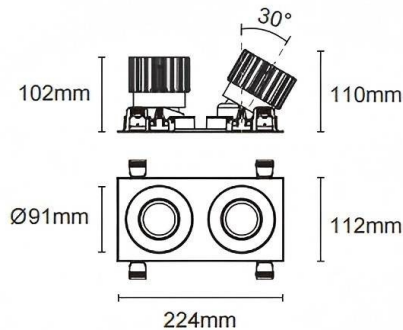

### Trim cardan 2

Lavov downlight from the family Trim cardan 2 with a power of 2x25W and a beam angle of 30°. Finished in white colour. With a total lumen output of 2x2394lm and a luminous efficacy of 95.76lm/W. Made in die cast aluminium and PC lenses. Driver DALI dimmable . CCT 4000K.

### Dimensions

Product dimensions (mm) **L224\*W112\*H110mm**

### Scheme

Cut out : 102X212mm

Item code	86.D091.2413.01
Product type	Indoor
Category	Downlights
Family	Cardan
Subfamily	Trim cardan 2
Pictograms	

Product	
Real power (W)	2x25
Real luminous flux (Lm)	2x2394
Luminous efficiency (Lm/W)	95.76
Beam angle (°)	30°
Life time (h)	50000hrs L80B10
IP	IP44
Colour	white
Control gear included	yes
Control gear	DALI dimmable
Flicker Free	yes
Light source	LED
Type of LED	COB
Colour temperature (K)	4000
Colour consistency (SDCM)	SDCM3
CRI	90