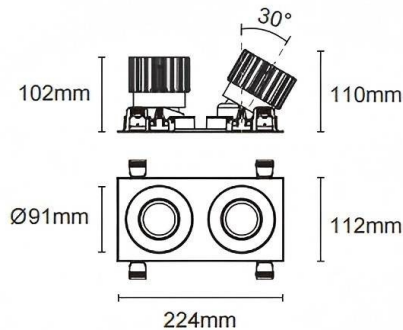

### Trim cardan 2

Lavov downlight from the family Trim cardan 2 with a power of 2x25W and a beam angle of 30°. Finished in black colour. With a total lumen output of 2x2394lm and a luminous efficacy of 95.76lm/W. Made in die cast aluminium and PC lenses. Driver DALI dimmable . CCT 4000K.

### Dimensions

Product dimensions (mm) **L224\*W112\*H110mm**

### Scheme

Cut out : 102X212mm

|              |                 |
|--------------|-----------------|
| Item code    | 86.D091.2413.02 |
| Product type | Indoor          |
| Category     | Downlights      |
| Family       | Cardan          |
| Subfamily    | Trim cardan 2   |
| Pictograms   |                 |

|                            |                 |
|----------------------------|-----------------|
| Product                    |                 |
| Real power (W)             | 2x25            |
| Real luminous flux (Lm)    | 2x2394          |
| Luminous efficiency (Lm/W) | 95.76           |
| Beam angle (°)             | 30°             |
| Life time (h)              | 50000hrs L80B10 |
| IP                         | IP44            |
| Colour                     | black           |
| Control gear included      | yes             |
| Control gear               | DALI dimmable   |
| Flicker Free               | yes             |
| Light source               | LED             |
| Type of LED                | COB             |
| Colour temperature (K)     | 4000            |
| Colour consistency (SDCM)  | SDCM3           |
| CRI                        | 90              |