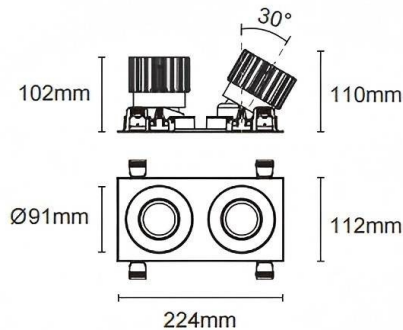

### Trim cardan 2

Lavov downlight from the family Trim cardan 2 with a power of 2x25W and a beam angle of 30°. Finished in black colour. With a total lumen output of 2x2394lm and a luminous efficacy of 95.76lm/W. Made in die cast aluminium and PC lenses. Driver DALI dimmable . CCT 4000K.

### Dimensions

Product dimensions (mm) **L224\*W112\*H110mm**

### Scheme

Cut out : 102X212mm

Item code	86.D091.2413.02
Product type	Indoor
Category	Downlights
Family	Cardan
Subfamily	Trim cardan 2
Pictograms	

Product	
Real power (W)	2x25
Real luminous flux (Lm)	2x2394
Luminous efficiency (Lm/W)	95.76
Beam angle (°)	30°
Life time (h)	50000hrs L80B10
IP	IP44
Colour	black
Control gear included	yes
Control gear	DALI dimmable
Flicker Free	yes
Light source	LED
Type of LED	COB
Colour temperature (K)	4000
Colour consistency (SDCM)	SDCM3
CRI	90