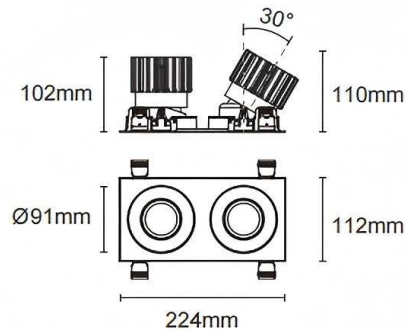

Trim cardan 2

Lavov downlight from the family Trim cardan 2 with a power of 2x25W and a beam angle of 30°. Finished in white colour. With a total lumen output of 2x2394lm and a luminous efficacy of 95.76lm/W. Made in die cast aluminium and PC lenses. Driver DALI Casamby ready. CCT 4000K.

Dimensions

Product dimensions (mm) **L224*W112*H110mm**

Scheme

Cut out : 102X212mm

Item code	86.D091.2419.01
Product type	Indoor
Category	Downlights
Family	Cardan
Subfamily	Trim cardan 2
Pictograms	

Product	
Real power (W)	2x25
Real luminous flux (Lm)	2x2394
Luminous efficiency (Lm/W)	95.76
Beam angle (°)	30°
Life time (h)	50000hrs L80B10
IP	IP44
Colour	white
Control gear included	yes
Control gear	DALI Casamby ready
Flicker Free	yes
Light source	LED
Type of LED	COB
Colour temperature (K)	4000
Colour consistency (SDCM)	SDCM3
CRI	90