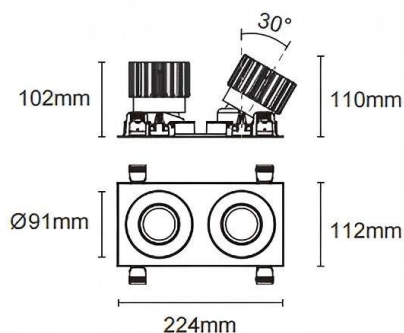

Trim cardan 2

Lavov downlight from the family Trim cardan 2 with a power of 2x25W and a beam angle of 40°. Finished in white colour. With a total lumen output of 2x2394lm and a luminous efficacy of 95.76lm/W. Made in die cast aluminium and PC lenses. Driver On-Off no dim . CCT 4000K.

Dimensions

Product dimensions (mm) **L224*W112*H110mm**

Scheme

 Cut out : 102X212mm

Item code	86.D091.2421.01
Product type	Indoor
Category	Downlights
Family	Cardan
Subfamily	Trim cardan 2
Pictograms	

Product

Real power (W)	2x25
Real luminous flux (Lm)	2x2394
Luminous efficiency (Lm/W)	95.76
Beam angle (°)	40°
Life time (h)	50000hrs L80B10
IP	IP44
Colour	white
Control gear included	yes
Control gear	On-Off no dim
Flicker Free	yes
Light source	LED
Type of LED	COB
Colour temperature (K)	4000
Colour consistency (SDCM)	SDCM3
CRI	90