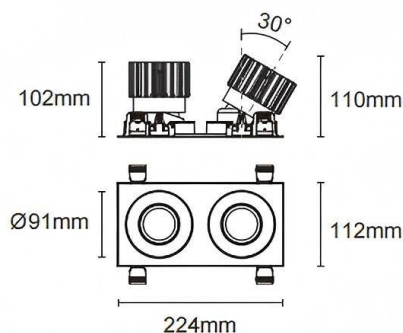

Trim cardan 2

Lavov downlight from the family Trim cardan 2 with a power of 2x25W and a beam angle of 40°. Finished in white colour. With a total lumen output of 2x2394lm and a luminous efficacy of 95.76lm/W. Made in die cast aluminium and PC lenses. Driver DALI dimmable . CCT 4000K.

Dimensions

Product dimensions (mm) L224*W112*H110mm

Scheme

 Cut out : 102X212mm

Item code	86.D091.2423.01
Product type	Indoor
Category	Downlights
Family	Cardan
Subfamily	Trim cardan 2
Pictograms	         

Product	
Real power (W)	2x25
Real luminous flux (Lm)	2x2394
Luminous efficiency (Lm/W)	95.76
Beam angle (º)	40°
Life time (h)	50000hrs L80B10
IP	IP44
Colour	white
Control gear included	yes
Control gear	DALI dimmable
Flicker Free	yes
Light source	led
Type of LED	COB
Colour temperature (K)	4000
Colour consistency (SDCM)	SDCM<3
CRI	90