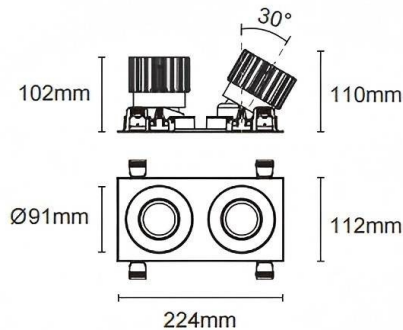

### Trim cardan 2

Lavov downlight from the family Trim cardan 2 with a power of 2x25W and a beam angle of 40°. Finished in black colour. With a total lumen output of 2x2394lm and a luminous efficacy of 95.76lm/W. Made in die cast aluminium and PC lenses. Driver DALI dimmable . CCT 4000K.

#### Dimensions

Product dimensions (mm) **L224\*W112\*H110mm**

#### Scheme

Cut out : 102X212mm

Item code	86.D091.2423.02
Product type	Indoor
Category	Downlights
Family	Cardan
Subfamily	Trim cardan 2
Pictograms	

Product	
Real power (W)	2x25
Real luminous flux (Lm)	2x2394
Luminous efficiency (Lm/W)	95.76
Beam angle (°)	40°
Life time (h)	50000hrs L80B10
IP	IP44
Colour	black
Control gear included	yes
Control gear	DALI dimmable
Flicker Free	yes
Light source	LED
Type of LED	COB
Colour temperature (K)	4000
Colour consistency (SDCM)	SDCM3
CRI	90