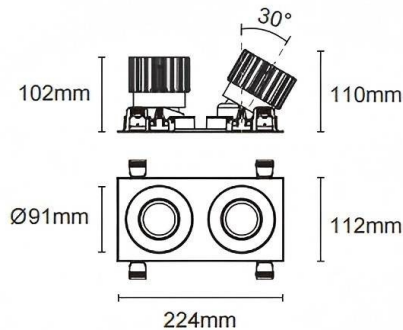

Trim cardan 2

Lavov downlight from the family Trim cardan 2 with a power of 2x25W and a beam angle of 50°. Finished in white colour. With a total lumen output of 2x2394lm and a luminous efficacy of 95.76lm/W. Made in die cast aluminium and PC lenses. Driver On-Off no dim . CCT 4000K.

Dimensions

Product dimensions (mm) **L224*W112*H110mm**

Scheme

Cut out : 102X212mm

Item code	86.D091.2431.01
Product type	Indoor
Category	Downlights
Family	Cardan
Subfamily	Trim cardan 2
Pictograms	

Product	
Real power (W)	2x25
Real luminous flux (Lm)	2x2394
Luminous efficiency (Lm/W)	95.76
Beam angle (º)	50°
Life time (h)	50000hrs L80B10
IP	IP44
Colour	white
Control gear included	yes
Control gear	On-Off no dim
Flicker Free	yes
Light source	led
Type of LED	COB
Colour temperature (K)	4000
Colour consistency (SDCM)	SDCM<3
CRI	90