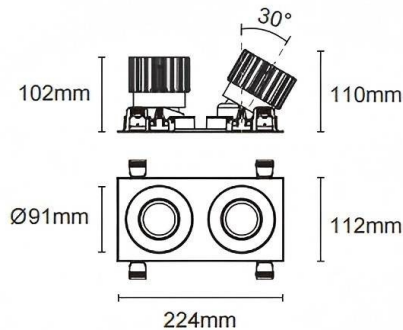

Trim cardan 2

Lavov downlight from the family Trim cardan 2 with a power of 2x25W and a beam angle of 50°. Finished in black colour. With a total lumen output of 2x2394lm and a luminous efficacy of 95.76lm/W. Made in die cast aluminium and PC lenses. Driver On-Off no dim . CCT 4000K.

Dimensions

Product dimensions (mm) **L224*W112*H110mm**

Scheme

Cut out : 102X212mm

Item code	86.D091.2431.02
Product type	Indoor
Category	Downlights
Family	Cardan
Subfamily	Trim cardan 2
Pictograms	

Product	
Real power (W)	2x25
Real luminous flux (Lm)	2x2394
Luminous efficiency (Lm/W)	95.76
Beam angle (°)	50°
Life time (h)	50000hrs L80B10
IP	IP44
Colour	black
Control gear included	yes
Control gear	On-Off no dim
Flicker Free	yes
Light source	LED
Type of LED	COB
Colour temperature (K)	4000
Colour consistency (SDCM)	SDCM3
CRI	90