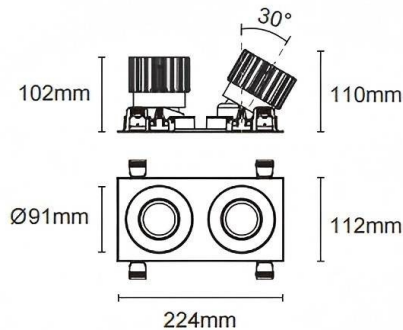

Trim cardan 2

Lavov downlight from the family Trim cardan 2 with a power of 2x25W and a beam angle of 50°. Finished in black colour. With a total lumen output of 2x2394lm and a luminous efficacy of 95.76lm/W. Made in die cast aluminium and PC lenses. Driver DALI dimmable . CCT 4000K.

Dimensions

Product dimensions (mm) **L224*W112*H110mm**

Scheme

 Cut out : 102X212mm

Item code	86.D091.2433.02
Product type	Indoor
Category	Downlights
Family	Cardan
Subfamily	Trim cardan 2
Pictograms	         

Product	
Real power (W)	2x25
Real luminous flux (Lm)	2x2394
Luminous efficiency (Lm/W)	95.76
Beam angle (º)	50°
Life time (h)	50000hrs L80B10
IP	IP44
Colour	black
Control gear included	yes
Control gear	DALI dimmable
Flicker Free	yes
Light source	led
Type of LED	COB
Colour temperature (K)	4000
Colour consistency (SDCM)	SDCM<3
CRI	90