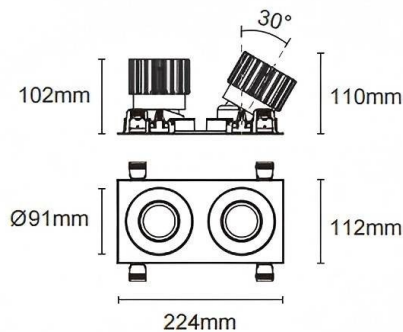

Trim cardan 2

Lavov downlight from the family Trim cardan 2 with a power of 2x25W and a beam angle of 50°. Finished in black colour. With a total lumen output of 2x2394lm and a luminous efficacy of 95.76lm/W. Made in die cast aluminium and PC lenses. Driver DALI dimmable . CCT 4000K.

Dimensions

Product dimensions (mm) L224*W112*H110mm

Scheme

 Cut out : 102X212mm

Item code	86.D091.2433.02
Product type	Indoor
Category	Downlights
Family	Cardan
Subfamily	Trim cardan 2
Pictograms	

Product	
Real power (W)	2x25
Real luminous flux (Lm)	2x2394
Luminous efficiency (Lm/W)	95.76
Beam angle (°)	50°
Life time (h)	50000hrs L80B10
IP	IP44
Colour	black
Control gear included	yes
Control gear	DALI dimmable
Flicker Free	yes
Light source	led
Type of LED	COB
Colour temperature (K)	4000
Colour consistency (SDCM)	SDCM<3
CRI	90