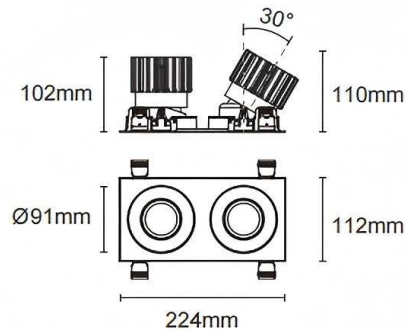

### Trim cardan 2

Lavov downlight from the family Trim cardan 2 with a power of 2x25W and a beam angle of 50°. Finished in white colour. With a total lumen output of 2x2394lm and a luminous efficacy of 95.76lm/W. Made in die cast aluminium and PC lenses. Driver DALI Casamby ready. CCT 4000K.

### Dimensions

Product dimensions (mm) **L224\*W112\*H110mm**

### Scheme

Cut out : 102X212mm

Item code	86.D091.2439.01
Product type	Indoor
Category	Downlights
Family	Cardan
Subfamily	Trim cardan 2
Pictograms	

Product	
Real power (W)	2x25
Real luminous flux (Lm)	2x2394
Luminous efficiency (Lm/W)	95.76
Beam angle (°)	50°
Life time (h)	50000hrs L80B10
IP	IP44
Colour	white
Control gear included	yes
Control gear	DALI Casamby ready
Flicker Free	yes
Light source	LED
Type of LED	COB
Colour temperature (K)	4000
Colour consistency (SDCM)	SDCM3
CRI	90