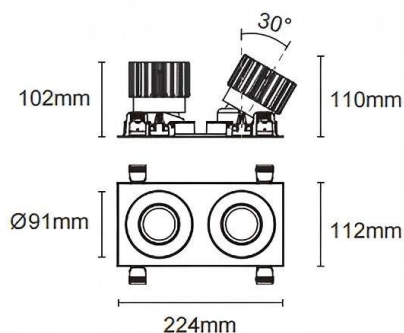

### Trim cardan 2

Lavov downlight from the family Trim cardan 2 with a power of 2x25W and a beam angle of 50°. Finished in black colour. With a total lumen output of 2x2394lm and a luminous efficacy of 95.76lm/W. Made in die cast aluminium and PC lenses. Driver DALI Casamby ready. CCT 4000K.

### Dimensions

Product dimensions (mm) L224\*W112\*H110mm

### Scheme

Cut out : 102X212mm

|              |                 |
|--------------|-----------------|
| Item code    | 86.D091.2439.02 |
| Product type | Indoor          |
| Category     | Downlights      |
| Family       | Cardan          |
| Subfamily    | Trim cardan 2   |
| Pictograms   |                 |

|                            |                    |
|----------------------------|--------------------|
| Product                    |                    |
| Real power (W)             | 2x25               |
| Real luminous flux (Lm)    | 2x2394             |
| Luminous efficiency (Lm/W) | 95.76              |
| Beam angle (&ordm;)        | 50°                |
| Life time (h)              | 50000hrs L80B10    |
| IP                         | IP44               |
| Colour                     | black              |
| Control gear included      | yes                |
| Control gear               | DALI Casamby ready |
| Flicker Free               | yes                |
| Light source               | led                |
| Type of LED                | COB                |
| Colour temperature (K)     | 4000               |
| Colour consistency (SDCM)  | SDCM<3             |
| CRI                        | 90                 |