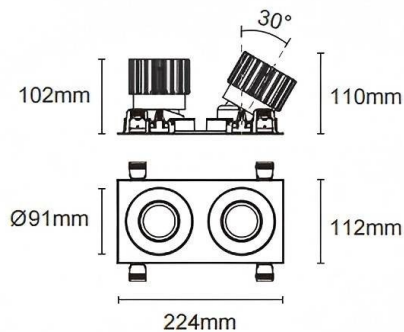

### Trim cardan 2

Lavov downlight from the family Trim cardan 2 with a power of 2x25W and a beam angle of 55°. Finished in black colour. With a total lumen output of 2x2394lm and a luminous efficacy of 95.76lm/W. Made in die cast aluminium and PC lenses. Driver On-Off no dim . CCT 4000K.

### Dimensions

Product dimensions (mm) **L224\*W112\*H110mm**

### Scheme

Cut out : 102X212mm

Item code	86.D091.2441.02
Product type	Indoor
Category	Downlights
Family	Cardan
Subfamily	Trim cardan 2
Pictograms	

Product	
Real power (W)	2x25
Real luminous flux (Lm)	2x2394
Luminous efficiency (Lm/W)	95.76
Beam angle (&ordm;)	55°
Life time (h)	50000hrs L80B10
IP	IP44
Colour	black
Control gear included	yes
Control gear	On-Off no dim
Flicker Free	yes
Light source	led
Type of LED	COB
Colour temperature (K)	4000
Colour consistency (SDCM)	SDCM<3
CRI	90