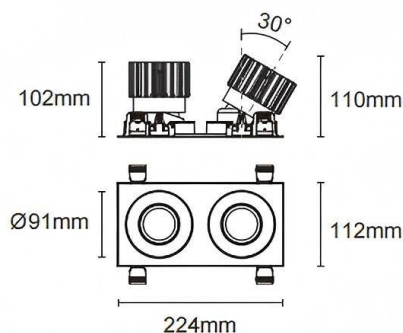

### Trim cardan 2

Lavov downlight from the family Trim cardan 2 with a power of 2x25W and a beam angle of 55°. Finished in black colour. With a total lumen output of 2x2394lm and a luminous efficacy of 95.76lm/W. Made in die cast aluminium and PC lenses. Driver DALI dimmable . CCT 4000K.

### Dimensions

Product dimensions (mm) L224\*W112\*H110mm

### Scheme

Cut out : 102X212mm

Item code	86.D091.2443.02
Product type	Indoor
Category	Downlights
Family	Cardan
Subfamily	Trim cardan 2
Pictograms	

Product	
Real power (W)	2x25
Real luminous flux (Lm)	2x2394
Luminous efficiency (Lm/W)	95.76
Beam angle (°)	55°
Life time (h)	50000hrs L80B10
IP	IP44
Colour	black
Control gear included	yes
Control gear	DALI dimmable
Flicker Free	yes
Light source	LED
Type of LED	COB
Colour temperature (K)	4000
Colour consistency (SDCM)	SDCM3
CRI	90