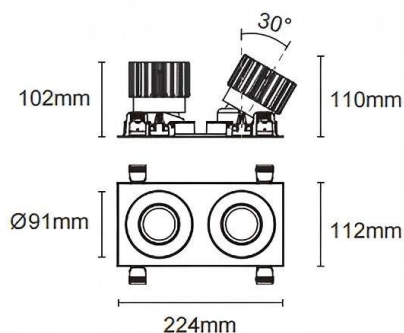

### Trim cardan 2

Lavov downlight from the family Trim cardan 2 with a power of 2x25W and a beam angle of 55°. Finished in black colour. With a total lumen output of 2x2394lm and a luminous efficacy of 95.76lm/W. Made in die cast aluminium and PC lenses. Driver DALI dimmable . CCT 4000K.

### Dimensions

Product dimensions (mm) **L224\*W112\*H110mm**

### Scheme

Cut out : 102X212mm

Item code	86.D091.2443.02
Product type	Indoor
Category	Downlights
Family	Cardan
Subfamily	Trim cardan 2
Pictograms	

Product	
Real power (W)	2x25
Real luminous flux (Lm)	2x2394
Luminous efficiency (Lm/W)	95.76
Beam angle (&ordm;)	55°
Life time (h)	50000hrs L80B10
IP	IP44
Colour	black
Control gear included	yes
Control gear	DALI dimmable
Flicker Free	yes
Light source	led
Type of LED	COB
Colour temperature (K)	4000
Colour consistency (SDCM)	SDCM<3
CRI	90