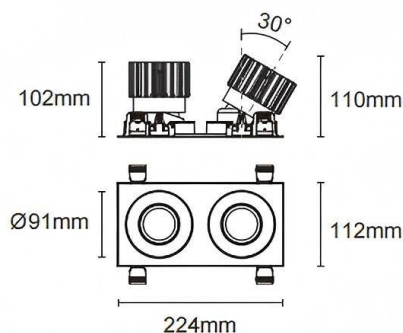

Trim cardan 2

Lavov downlight from the family Trim cardan 2 with a power of 2x25W and a beam angle of 55°. Finished in black colour. With a total lumen output of 2x2394lm and a luminous efficacy of 95.76lm/W. Made in die cast aluminium and PC lenses. Driver DALI Casamby ready. CCT 4000K.

Dimensions

Product dimensions (mm) L224*W112*H110mm

Scheme

 Cut out : 102X212mm

Item code	86.D091.2449.02
Product type	Indoor
Category	Downlights
Family	Cardan
Subfamily	Trim cardan 2
Pictograms	

Product

Real power (W)	2x25
Real luminous flux (Lm)	2x2394
Luminous efficiency (Lm/W)	95.76
Beam angle (°)	55°
Life time (h)	50000hrs L80B10
IP	IP44
Colour	black
Control gear included	yes
Control gear	DALI Casamby ready
Flicker Free	yes
Light source	LED
Type of LED	COB
Colour temperature (K)	4000
Colour consistency (SDCM)	SDCM3
CRI	90