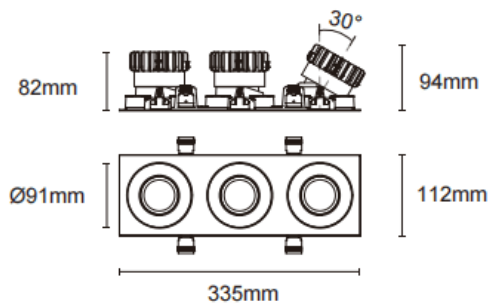

Trim cardan 3

Lavov downlight from the family Trim cardan 3 with a power of 3x17W and a beam angle of 20°. Finished in white colour. With a total lumen output of 3x1580lm and a luminous efficacy of 93lm/W. Made in die cast aluminium and PC lenses. Driver On-Off no dim . CCT 3000K.

Dimensions	
Product dimensions (mm)	L335*H112*94mm

Scheme

⚠ Cut out : 102X323mm

Item code	86.D092.1311.01
Product type	Indoor
Category	Downlights
Family	Cardan
Subfamily	Trim cardan 3
Pictograms	

Product	
Real power (W)	3x17
Real luminous flux (Lm)	3x1580
Luminous efficiency (Lm/W)	93
Beam angle (°)	20°
Life time (h)	50000hrs L80B10
IP	IP44
Colour	white
Control gear included	yes
Control gear	On-Off no dim
Flicker Free	yes
Light source	LED
Type of LED	COB
Colour temperature (K)	3000
Colour consistency (SDCM)	SDCM3
CRI	90