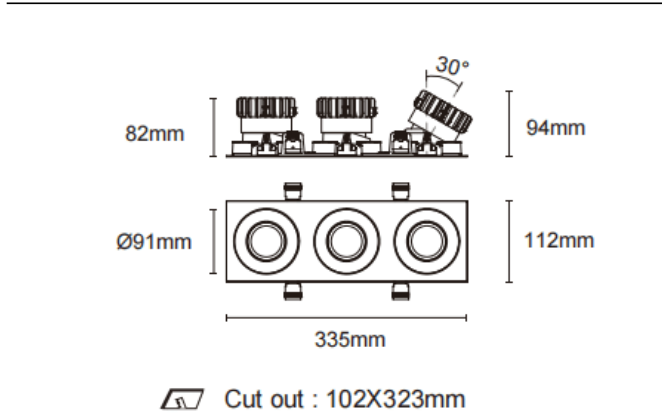

Trim cardan 3

Lavov downlight from the family Trim cardan 3 with a power of 3x17W and a beam angle of 20°. Finished in white colour. With a total lumen output of 3x1580lm and a luminous efficacy of 93lm/W. Made in die cast aluminium and PC lenses. Driver DALI dimmable . CCT 3000K.

Dimensions	
Product dimensions (mm)	L335*H112*94mm

Item code	86.D092.1313.01
Product type	Indoor
Category	Downlights
Family	Cardan
Subfamily	Trim cardan 3
Pictograms	

Product	
Real power (W)	3x17
Real luminous flux (Lm)	3x1580
Luminous efficiency (Lm/W)	93
Beam angle (º)	20°
Life time (h)	50000hrs L80B10
IP	IP44
Colour	white
Control gear included	yes
Control gear	DALI dimmable
Flicker Free	yes
Light source	led
Type of LED	COB
Colour temperature (K)	3000
Colour consistency (SDCM)	SDCM<3
CRI	90