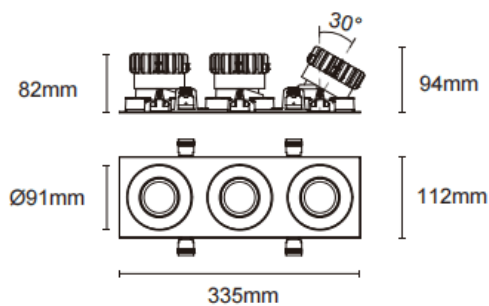

### Trim cardan 3

Lavov downlight from the family Trim cardan 3 with a power of 3x17W and a beam angle of 20°. Finished in white colour. With a total lumen output of 3x1580lm and a luminous efficacy of 93lm/W. Made in die cast aluminium and PC lenses. Driver DALI Casamby ready. CCT 3000K.

### Dimensions

Product dimensions (mm) **L335\*H112\*94mm**

### Scheme

Cut out : 102X323mm

Item code	86.D092.1319.01
Product type	Indoor
Category	Downlights
Family	Cardan
Subfamily	Trim cardan 3
Pictograms	

Product	
Real power (W)	3x17
Real luminous flux (Lm)	3x1580
Luminous efficiency (Lm/W)	93
Beam angle (&ordm;)	20°
Life time (h)	50000hrs L80B10
IP	IP44
Colour	white
Control gear included	yes
Control gear	DALI Casamby ready
Flicker Free	yes
Light source	led
Type of LED	COB
Colour temperature (K)	3000
Colour consistency (SDCM)	SDCM<3
CRI	90