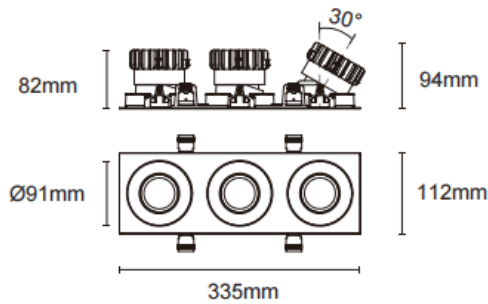

Trim cardan 3

Lavov downlight from the family Trim cardan 3 with a power of 3x17W and a beam angle of 30°. Finished in white colour. With a total lumen output of 3x1580lm and a luminous efficacy of 93lm/W. Made in die cast aluminium and PC lenses. Driver DALI dimmable . CCT 3000K.

Dimensions	
Product dimensions (mm)	L335*H112*94mm

Scheme

Cut out : 102X323mm

Item code	86.D092.1323.01
Product type	Indoor
Category	Downlights
Family	Cardan
Subfamily	Trim cardan 3
Pictograms	

Product	
Real power (W)	3x17
Real luminous flux (Lm)	3x1580
Luminous efficiency (Lm/W)	93
Beam angle (º)	30°
Life time (h)	50000hrs L80B10
IP	IP44
Colour	white
Control gear included	yes
Control gear	DALI dimmable
Flicker Free	yes
Light source	led
Type of LED	COB
Colour temperature (K)	3000
Colour consistency (SDCM)	SDCM<3
CRI	90