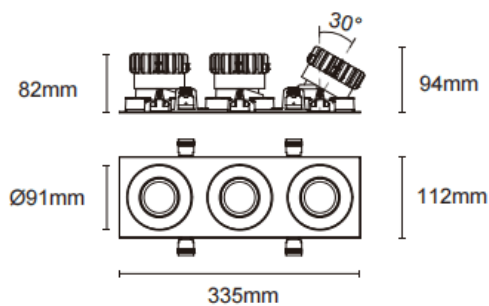

Scheme

Cut out : 102X323mm

Product