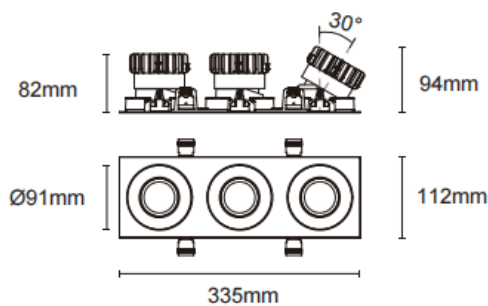

### Trim cardan 3

Lavov downlight from the family Trim cardan 3 with a power of 3x17W and a beam angle of 30°. Finished in white colour. With a total lumen output of 3x1580lm and a luminous efficacy of 93lm/W. Made in die cast aluminium and PC lenses. Driver DALI Casamby ready. CCT 3000K.

#### Dimensions

Product dimensions (mm) **L335\*H112\*94mm**

#### Scheme

Cut out : 102X323mm

Item code	86.D092.1329.01
Product type	Indoor
Category	Downlights
Family	Cardan
Subfamily	Trim cardan 3
Pictograms	

Product	
Real power (W)	3x17
Real luminous flux (Lm)	3x1580
Luminous efficiency (Lm/W)	93
Beam angle (°)	30°
Life time (h)	50000hrs L80B10
IP	IP44
Colour	white
Control gear included	yes
Control gear	DALI Casamby ready
Flicker Free	yes
Light source	LED
Type of LED	COB
Colour temperature (K)	3000
Colour consistency (SDCM)	SDCM3
CRI	90