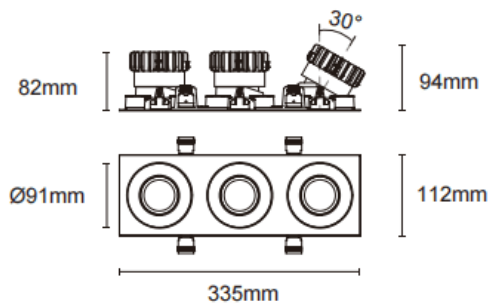

Trim cardan 3

Lavov downlight from the family Trim cardan 3 with a power of 3x17W and a beam angle of 45°. Finished in white colour. With a total lumen output of 3x1580lm and a luminous efficacy of 93lm/W. Made in die cast aluminium and PC lenses. Driver DALI dimmable . CCT 3000K.

Dimensions

Product dimensions (mm) **L335*H112*94mm**

Scheme

Cut out : 102X323mm

Item code	86.D092.1333.01
Product type	Indoor
Category	Downlights
Family	Cardan
Subfamily	Trim cardan 3
Pictograms	

Product	
Real power (W)	3x17
Real luminous flux (Lm)	3x1580
Luminous efficiency (Lm/W)	93
Beam angle (°)	45°
Life time (h)	50000hrs L80B10
IP	IP44
Colour	white
Control gear included	yes
Control gear	DALI dimmable
Flicker Free	yes
Light source	LED
Type of LED	COB
Colour temperature (K)	3000
Colour consistency (SDCM)	SDCM3
CRI	90