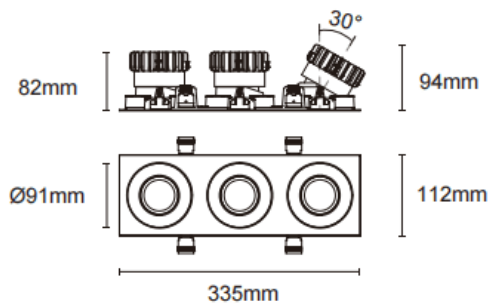

Trim cardan 3

Lavov downlight from the family Trim cardan 3 with a power of 3x17W and a beam angle of 45°. Finished in black colour. With a total lumen output of 3x1580lm and a luminous efficacy of 93lm/W. Made in die cast aluminium and PC lenses. Driver DALI dimmable . CCT 3000K.

Item code	86.D092.1333.02
Product type	Indoor
Category	Downlights
Family	Cardan
Subfamily	Trim cardan 3
Pictograms	

Dimensions

Product dimensions (mm) **L335*H112*94mm**

Scheme

 Cut out : 102X323mm

Product

Real power (W)	3x17
Real luminous flux (Lm)	3x1580
Luminous efficiency (Lm/W)	93
Beam angle (°)	45°
Life time (h)	50000hrs L80B10
IP	IP44
Colour	black
Control gear included	yes
Control gear	DALI dimmable
Flicker Free	yes
Light source	led
Type of LED	COB
Colour temperature (K)	3000
Colour consistency (SDCM)	SDCM<3
CRI	90