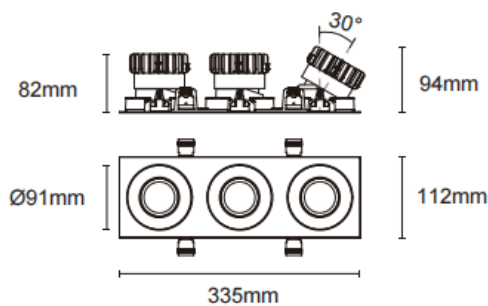

### Trim cardan 3

Lavov downlight from the family Trim cardan 3 with a power of 3x17W and a beam angle of 45°. Finished in white colour. With a total lumen output of 3x1580lm and a luminous efficacy of 93lm/W. Made in die cast aluminium and PC lenses. Driver DALI Casamby ready. CCT 3000K.

#### Dimensions

Product dimensions (mm) **L335\*H112\*94mm**

#### Scheme

Cut out : 102X323mm

Item code	86.D092.1339.01
Product type	Indoor
Category	Downlights
Family	Cardan
Subfamily	Trim cardan 3
Pictograms	

Product	
Real power (W)	3x17
Real luminous flux (Lm)	3x1580
Luminous efficiency (Lm/W)	93
Beam angle (&ordm;)	45°
Life time (h)	50000hrs L80B10
IP	IP44
Colour	white
Control gear included	yes
Control gear	DALI Casamby ready
Flicker Free	yes
Light source	led
Type of LED	COB
Colour temperature (K)	3000
Colour consistency (SDCM)	SDCM<3
CRI	90