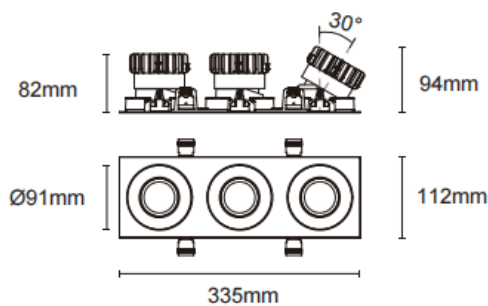

### Trim cardan 3

Lavov downlight from the family Trim cardan 3 with a power of 3x17W and a beam angle of 45°. Finished in white colour. With a total lumen output of 3x1580lm and a luminous efficacy of 93lm/W. Made in die cast aluminium and PC lenses. Driver DALI Casamby ready. CCT 3000K.

#### Dimensions

Product dimensions (mm) **L335\*H112\*94mm**

#### Scheme

 Cut out : 102X323mm

Item code	86.D092.1339.01
Product type	Indoor
Category	Downlights
Family	Cardan
Subfamily	Trim cardan 3
Pictograms	

Product	
Real power (W)	3x17
Real luminous flux (Lm)	3x1580
Luminous efficiency (Lm/W)	93
Beam angle (°)	45°
Life time (h)	50000hrs L80B10
IP	IP44
Colour	white
Control gear included	yes
Control gear	DALI Casamby ready
Flicker Free	yes
Light source	LED
Type of LED	COB
Colour temperature (K)	3000
Colour consistency (SDCM)	SDCM3
CRI	90