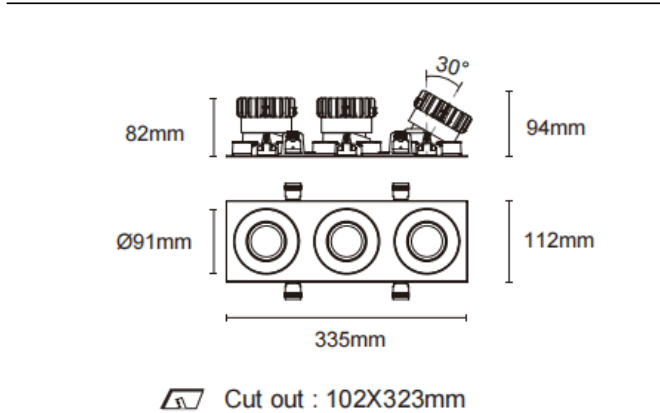

Trim cardan 3

Lavov downlight from the family Trim cardan 3 with a power of 3x17W and a beam angle of 55°. Finished in white colour. With a total lumen output of 3x1580lm and a luminous efficacy of 93lm/W. Made in die cast aluminium and PC lenses. Driver DALI dimmable . CCT 3000K.

Dimensions	
Product dimensions (mm)	L335*H112*94mm

Item code	86.D092.1343.01
Product type	Indoor
Category	Downlights
Family	Cardan
Subfamily	Trim cardan 3
Pictograms	

Product	
Real power (W)	3x17
Real luminous flux (Lm)	3x1580
Luminous efficiency (Lm/W)	93
Beam angle (º)	55°
Life time (h)	50000hrs L80B10
IP	IP44
Colour	white
Control gear included	yes
Control gear	DALI dimmable
Flicker Free	yes
Light source	led
Type of LED	COB
Colour temperature (K)	3000
Colour consistency (SDCM)	SDCM<3
CRI	90