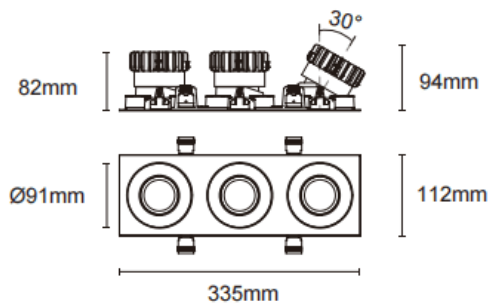

Scheme

Cut out : 102X323mm

Product