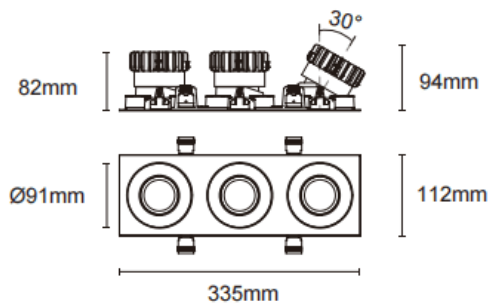

### Trim cardan 3

Lavov downlight from the family Trim cardan 3 with a power of 3x17W and a beam angle of 55°. Finished in black colour. With a total lumen output of 3x1580lm and a luminous efficacy of 93lm/W. Made in die cast aluminium and PC lenses. Driver DALI dimmable . CCT 3000K.

#### Dimensions

Product dimensions (mm) **L335\*H112\*94mm**

#### Scheme

Cut out : 102X323mm

Item code	86.D092.1343.02
Product type	Indoor
Category	Downlights
Family	Cardan
Subfamily	Trim cardan 3
Pictograms	

Product	
Real power (W)	3x17
Real luminous flux (Lm)	3x1580
Luminous efficiency (Lm/W)	93
Beam angle (&ordm;)	55°
Life time (h)	50000hrs L80B10
IP	IP44
Colour	black
Control gear included	yes
Control gear	DALI dimmable
Flicker Free	yes
Light source	led
Type of LED	COB
Colour temperature (K)	3000
Colour consistency (SDCM)	SDCM<3
CRI	90