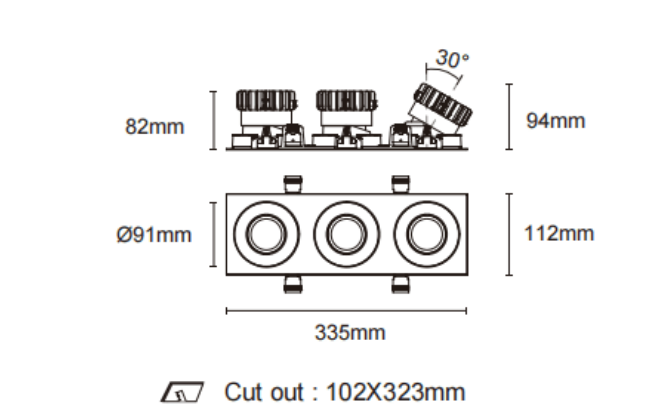

Trim cardan 3

Lavov downlight from the family Trim cardan 3 with a power of 3x17W and a beam angle of 20°. Finished in black colour. With a total lumen output of 3x1580lm and a luminous efficacy of 93lm/W. Made in die cast aluminium and PC lenses. Driver On-Off no dim . CCT 4000K.

Dimensions	
Product dimensions (mm)	L335*H112*94mm

Item code	86.D092.1411.02
Product type	Indoor
Category	Downlights
Family	Cardan
Subfamily	Trim cardan 3
Pictograms	

Product	
Real power (W)	3x17
Real luminous flux (Lm)	3x1580
Luminous efficiency (Lm/W)	93
Beam angle (º)	20°
Life time (h)	50000hrs L80B10
IP	IP44
Colour	black
Control gear included	yes
Control gear	On-Off no dim
Flicker Free	yes
Light source	led
Type of LED	COB
Colour temperature (K)	4000
Colour consistency (SDCM)	SDCM<3
CRI	90