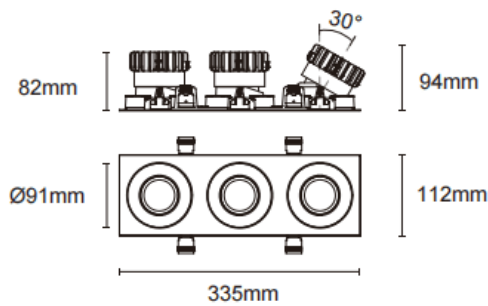

Trim cardan 3

Lavov downlight from the family Trim cardan 3 with a power of 3x17W and a beam angle of 20°. Finished in white colour. With a total lumen output of 3x1580lm and a luminous efficacy of 93lm/W. Made in die cast aluminium and PC lenses. Driver DALI Casamby ready. CCT 4000K.

Dimensions

Product dimensions (mm) **L335*H112*94mm**

Scheme

 Cut out : 102X323mm

Item code	86.D092.1419.01
Product type	Indoor
Category	Downlights
Family	Cardan
Subfamily	Trim cardan 3
Pictograms	

Product	
Real power (W)	3x17
Real luminous flux (Lm)	3x1580
Luminous efficiency (Lm/W)	93
Beam angle (&ordm;)	20°
Life time (h)	50000hrs L80B10
IP	IP44
Colour	white
Control gear included	yes
Control gear	DALI Casamby ready
Flicker Free	yes
Light source	led
Type of LED	COB
Colour temperature (K)	4000
Colour consistency (SDCM)	SDCM<3
CRI	90