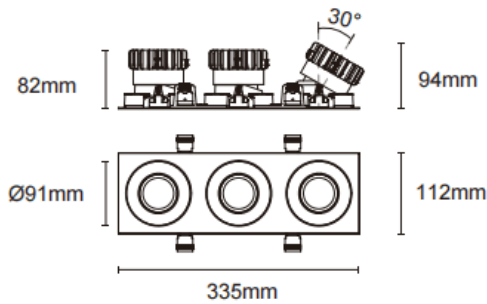

Trim cardan 3

Lavov downlight from the family Trim cardan 3 with a power of 3x17W and a beam angle of 30°. Finished in black colour. With a total lumen output of 3x1580lm and a luminous efficacy of 93lm/W. Made in die cast aluminium and PC lenses. Driver DALI dimmable . CCT 4000K.

Dimensions

Product dimensions (mm) **L335*H112*94mm**

Scheme

Cut out : 102X323mm

Item code	86.D092.1423.02
Product type	Indoor
Category	Downlights
Family	Cardan
Subfamily	Trim cardan 3
Pictograms	

Product	
Real power (W)	3x17
Real luminous flux (Lm)	3x1580
Luminous efficiency (Lm/W)	93
Beam angle (°)	30°
Life time (h)	50000hrs L80B10
IP	IP44
Colour	black
Control gear included	yes
Control gear	DALI dimmable
Flicker Free	yes
Light source	LED
Type of LED	COB
Colour temperature (K)	4000
Colour consistency (SDCM)	SDCM3
CRI	90