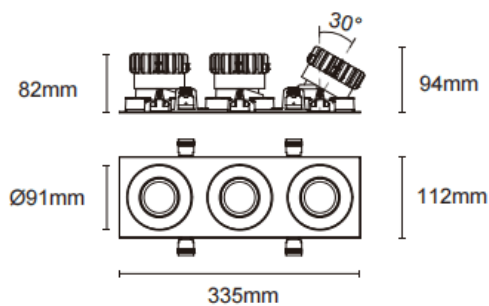

### Trim cardan 3

Lavov downlight from the family Trim cardan 3 with a power of 3x17W and a beam angle of 45°. Finished in white colour. With a total lumen output of 3x1580lm and a luminous efficacy of 93lm/W. Made in die cast aluminium and PC lenses. Driver On-Off no dim . CCT 4000K.

### Dimensions

Product dimensions (mm) **L335\*H112\*94mm**

### Scheme

Cut out : 102X323mm

Item code	86.D092.1431.01
Product type	Indoor
Category	Downlights
Family	Cardan
Subfamily	Trim cardan 3
Pictograms	

Product	
Real power (W)	3x17
Real luminous flux (Lm)	3x1580
Luminous efficiency (Lm/W)	93
Beam angle (&ordm;)	45°
Life time (h)	50000hrs L80B10
IP	IP44
Colour	white
Control gear included	yes
Control gear	On-Off no dim
Flicker Free	yes
Light source	led
Type of LED	COB
Colour temperature (K)	4000
Colour consistency (SDCM)	SDCM<3
CRI	90